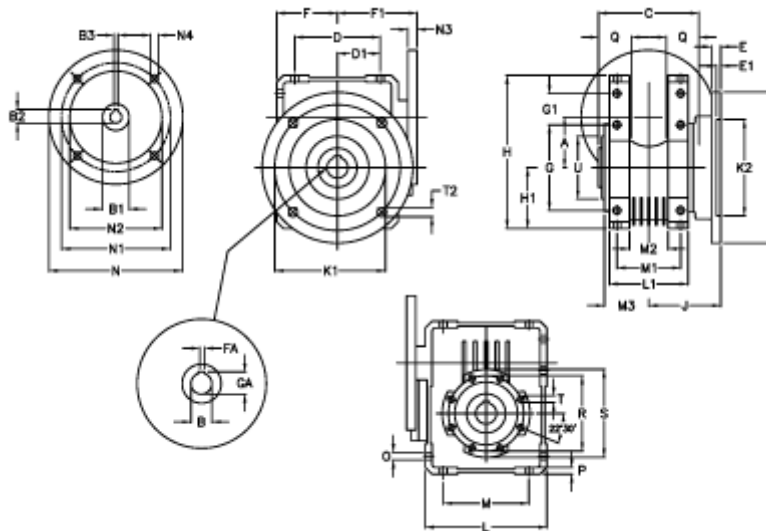

Article number: 392207506052516

Description: Worm Gear with Torque Limiter  
W75 L1-UFC-60-P71B5

## Measures

A = 75.00	E = 12	H = 220.5	M = 126	N4 = 9	U = 90
B = 30	E1 = 5	H1 = 87.0	M1 = 82	O = 10.5	
B1 E7 = 14	F = 87	J = 85.0	M2 = 44	P = 9	
B2 = 16.3	F1 = 112	K = 200	M3 = 58.5	Q = 40	
B3 H9 = 5	FA = 8	K1 = 165	N = 160	R = 110	
C = 127	G = 126	K2 = 130	N1 = 130	S = 125	
D = 109.5	G1 = 46.5	L = 174	N2 = 110	T = M8x14	
D1 = 46.5	GA = 33.3	L1 = 104	N3 = 11.0	T2 = 12.5	